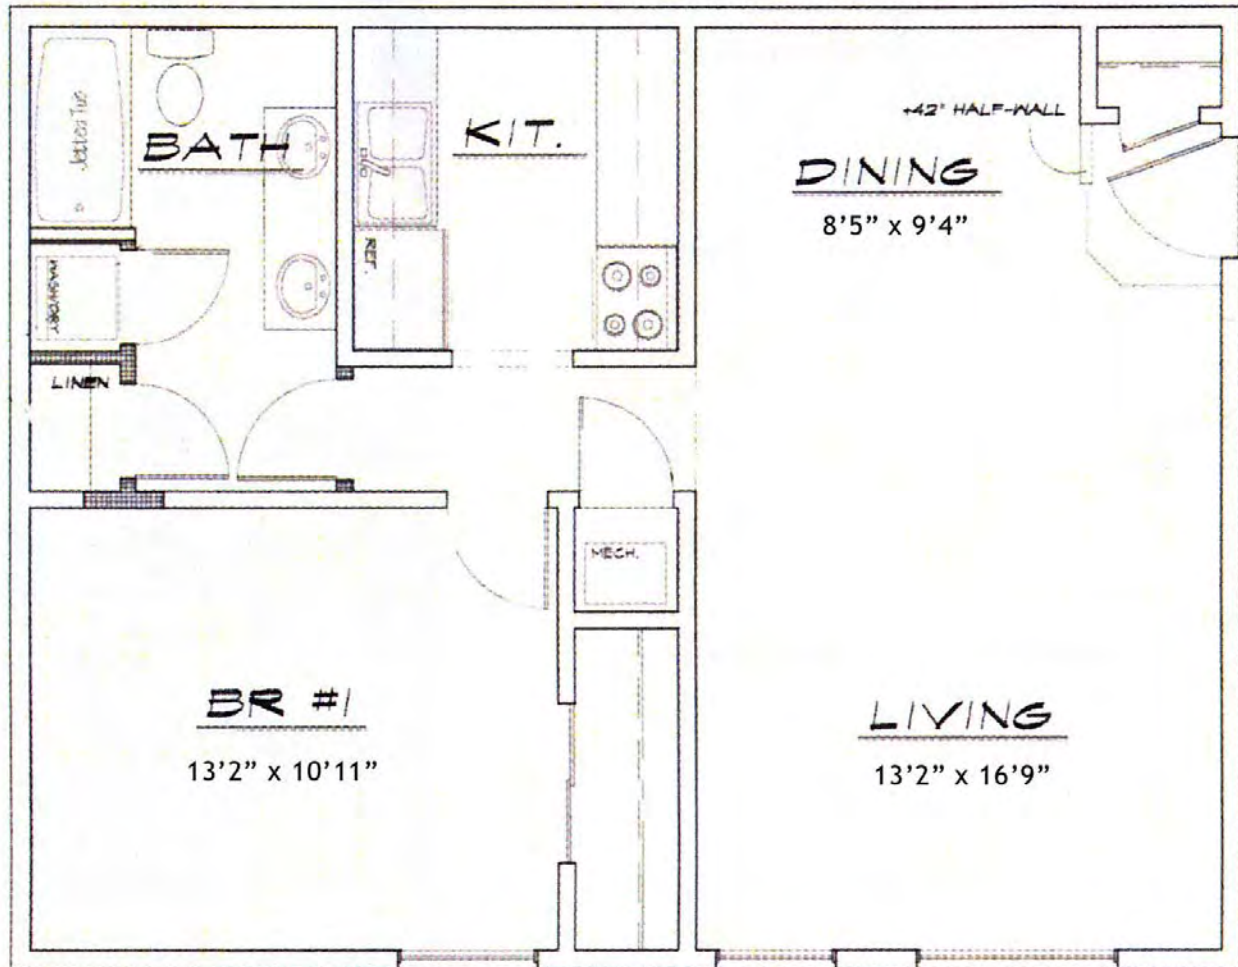

One Bedroom

Approximately 674 square feet

601 West San Mateo, Santa Fe NM 87505 • (505) 988-1727
manager@sanmateodesantafe.com • www.sanmateodesantafe.com