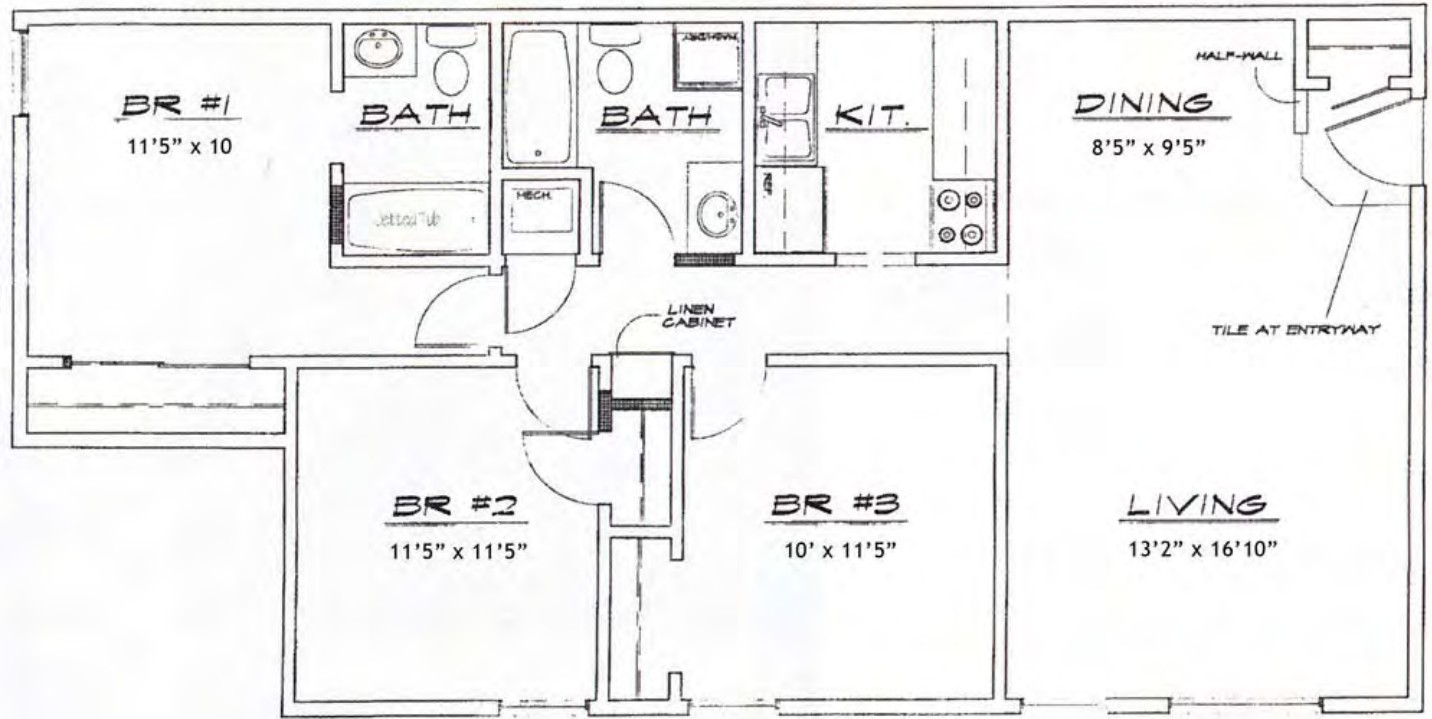

# Three Bedroom

Approximately 1,000 square feet

601 West San Mateo, Santa Fe NM 87505 • (505) 988-1727  
manager@sanmateodesantafe.com • www.sanmateodesantafe.com