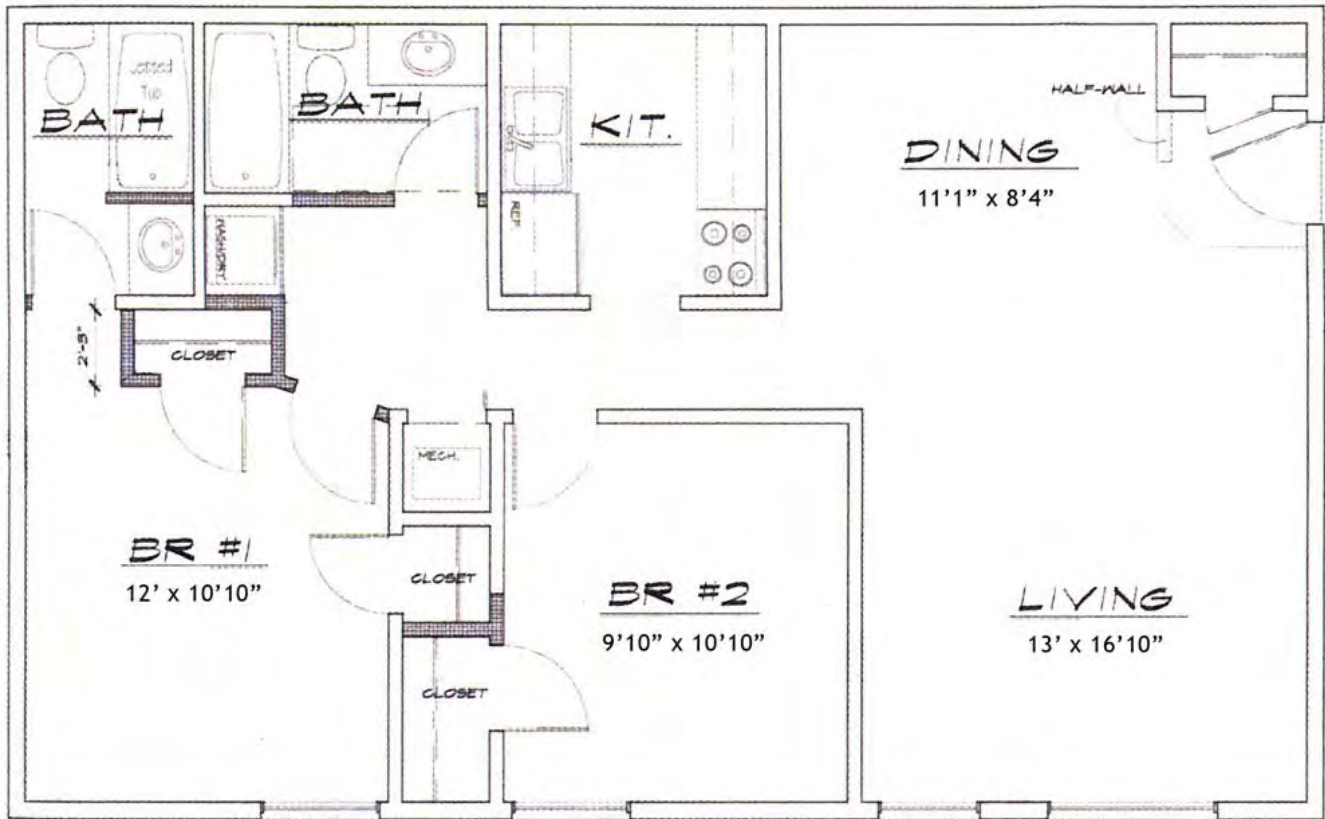

Two Bedroom

Approximately 870 square feet

601 West San Mateo, Santa Fe NM 87505 • (505) 988-1727
manager@sanmateodesantafe.com • www.sanmateodesantafe.com